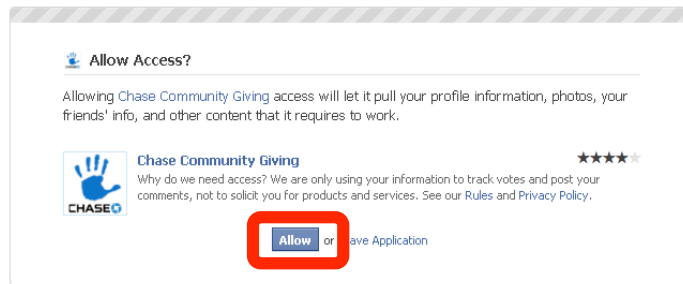

4. You will be taken to the Kiwanis International Foundation's Page.

- If you are visiting the page **after January 15th** **click on the voting button** to cast your vote for the Kiwanis International Foundation
- If you are visiting the page **prior to January 15th** **bookmark the page so you can return** to vote after January 15th.

THANKS FOR YOUR VOTE!

5. After voting, do not leave without use the links on the left hand side of the page to share this with your friends. (Links Highlighted by the Red Box above)

- If you use twitter, click the **"Tweet this"** button
- If you want to share your vote with your Facebook Friends click **"Add to Profile"**
- If you would like to Invite a friend to vote, click on **"Invite A Friend"**